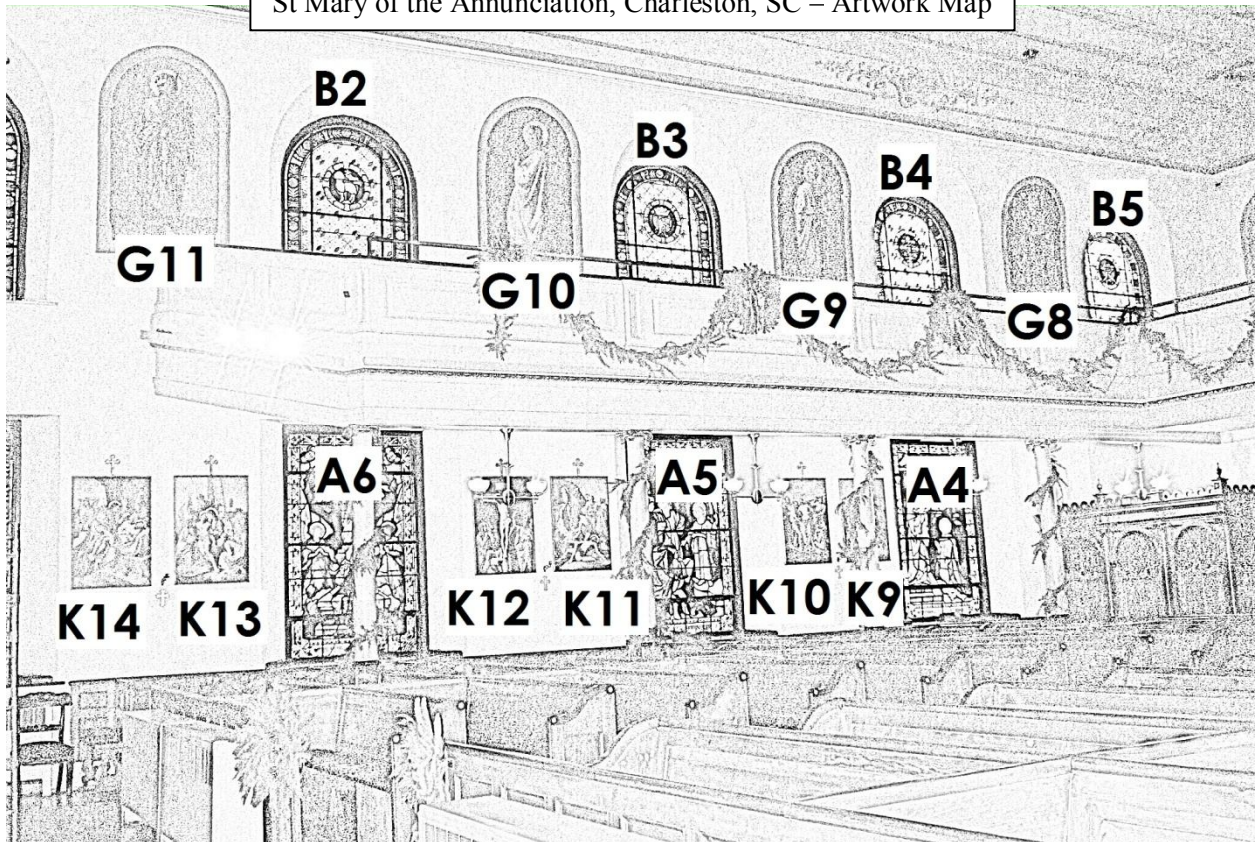

St Mary of the Annunciation, Charleston, SC – Artwork Map

Image 3: Rear wall of church
(Right to left: Ceiling, upper wall, lower wall)

J2 – St Matthew
L5 – Decorative Crown
J1 – St Mark

G6 – St Paul
B8 – Abstract 3
B7 – Abstract 2 (behind organ)
B6 – Abstract 1
G7 – St Peter

Consecration crosses above
Holy Water fonts
(unlabeled)

F1 – Abstract East, above balcony stair exterior door (not shown)
F2 – Angel, above narthex/portico exterior door
K7 – Station VII, Jesus Falls the Second Time
F3 – Angel, interior door
F4 – Angel, interior door
K8 – Station VIII, Jesus Meets the Women of Jerusalem
F5 – Angel, above narthex/portico exterior door
F6 – Abstract West, above balcony stair exterior door (not shown)

Image 4: West wall of church, back half (front of church to left)
(Right to left: Upper wall, lower wall)

B5 – Ladder, spear, and sponge
G8 – St Bartholomew
B4 – Grapes
L3 (above B4, unlabeled) – Decorative ‘IHS’ Christogram
G9 – St Philip
B3 – Crown and ‘IHS’ Christogram (IHΣΟΥΣ, ‘Jesus’ in Greek)
G10 – St James the Lesser
B2 – Agnus Dei (Lamb of God)
L4 (above B2, unlabeled) – Decorative Sacred Heart
G11 – St Barnabas