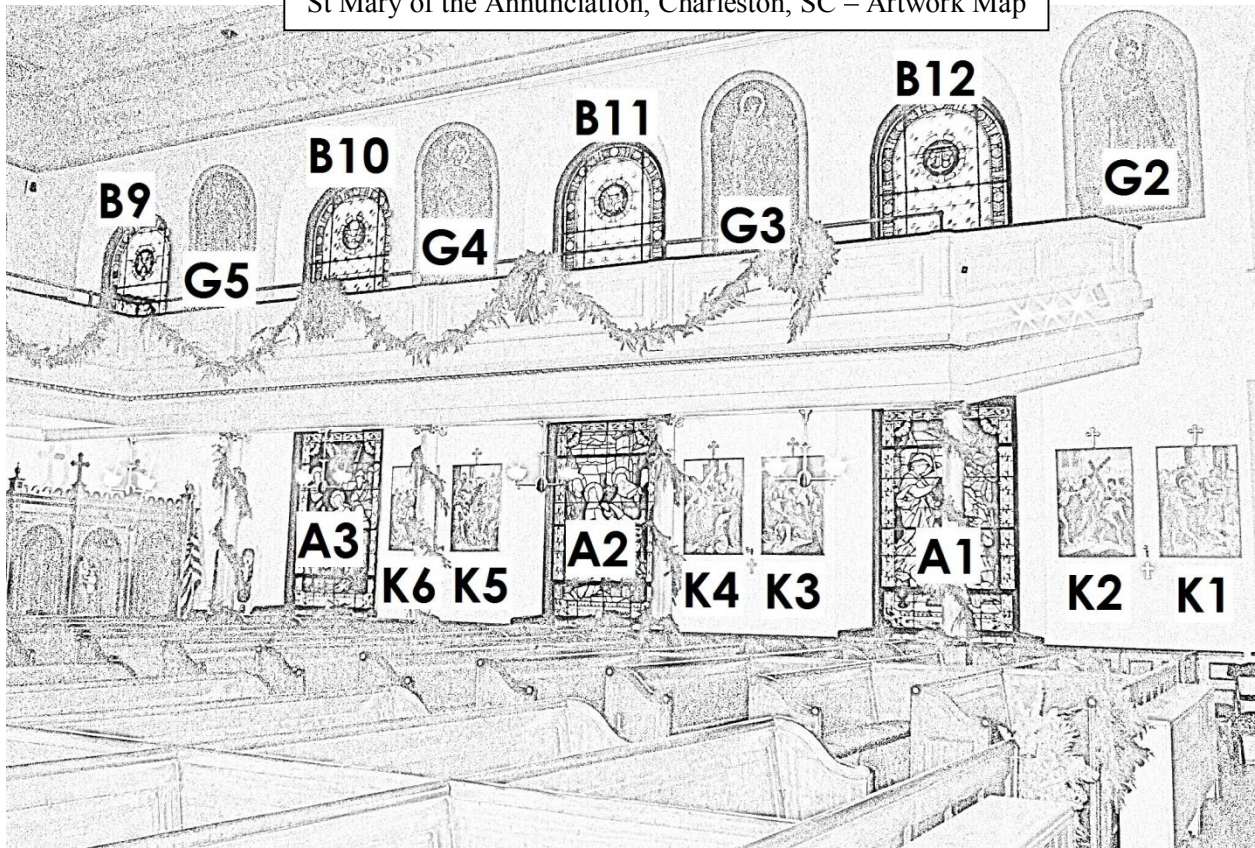

-
- D3 – Holy Orders
 - D4 – The Nativity of Jesus Christ
 - K1 – Station I, Jesus Is Condemned to Death
 - K2 – Station II, Jesus Accepts the Cross
 - A1 – The Annunciation
 - K3 – Station III, Jesus Falls the First Time
 - K4 – Station IV, Jesus Meets His Mother
 - A2 – The Visitation
 - K5 – Station V, Simon of Cyrene Helps Jesus Carry His Cross

Consecration crosses below
K1/K2, K3/K4, K5/K6
(unlabeled)

St Mary of the Annunciation, Charleston, SC – Artwork Map

Image 2: East wall of church, back half (front of church to right)
(Right to left: Upper wall, lower wall)

G2 – St Andrew

B12 – Anchor and Rope

L1 (above B12, unlabeled) – Decorative Immaculate Heart

G3 – St Thomas

B11 – Crown and ‘AMR’ monogram (Ancillae Mariae Reginae)

G4 – St James the Greater

B10 – Chalice and ‘IHS’ Christogram (IHΣOYΣ, ‘Jesus’ in Greek)