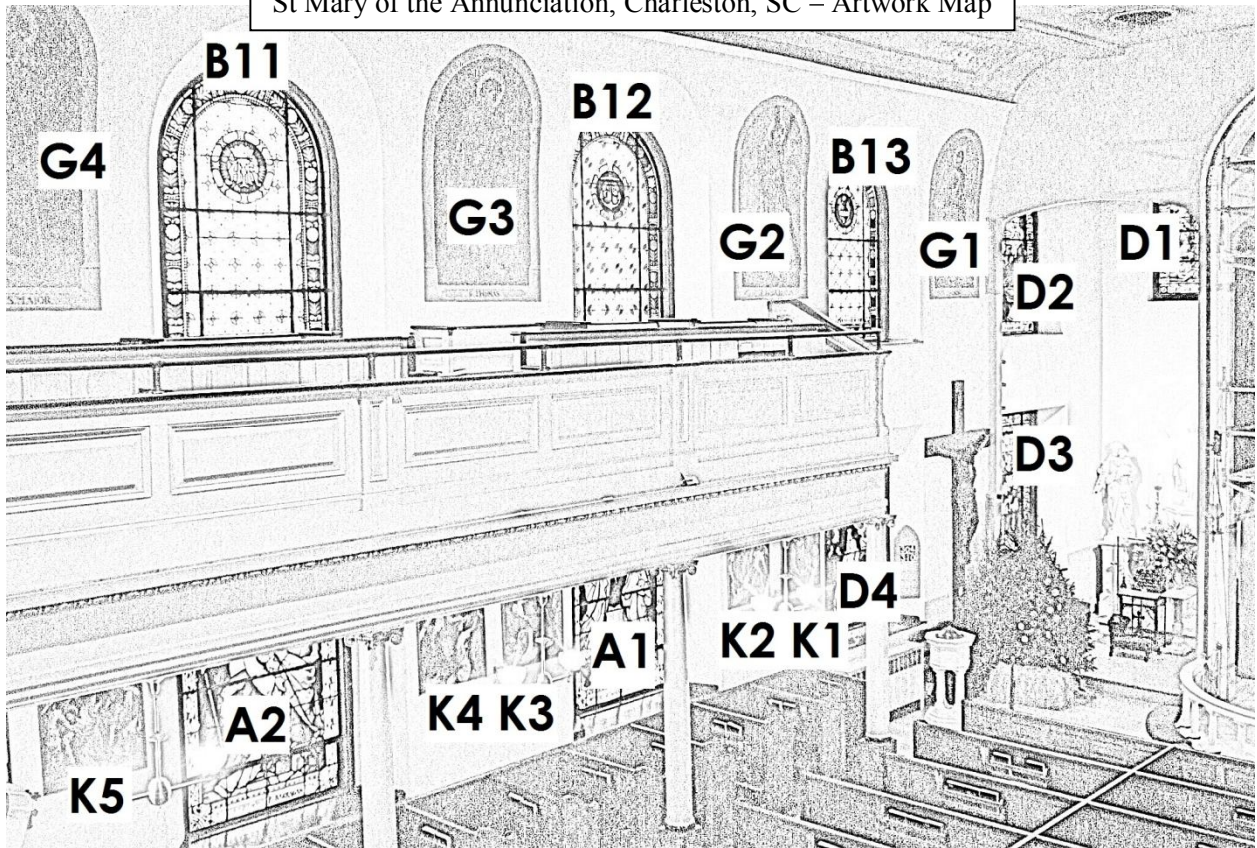

St Mary of the Annunciation, Charleston, SC – Artwork Map

Image 1: East wall of church, front half (front of church to right)
(Right to left: Upper wall, lower wall)

- D1 – St Joseph in Glory
- D2 – St Anthony’s Apparition
- G1 – St Simon
- B13 – Sacred Heart of Mary
- G2 – St Andrew
- B12 – Anchor and Rope
- G3 – St Thomas
- B11 – Crown and ‘AMR’ monogram (Ancillae Mariae Reginae)
- G4 – St James the Greater

-
- D3 – Holy Orders
 - D4 – The Nativity of Jesus Christ
 - K1 – Station I, Jesus Is Condemned to Death
 - K2 – Station II, Jesus Accepts the Cross
 - A1 – The Annunciation
 - K3 – Station III, Jesus Falls the First Time
 - K4 – Station IV, Jesus Meets His Mother
 - A2 – The Visitation
 - K5 – Station V, Simon of Cyrene Helps Jesus Carry His Cross

Consecration crosses below
K1/K2, K3/K4, K5/K6
(unlabeled)

St Mary of the Annunciation, Charleston, SC – Artwork Map

Image 2: East wall of church, back half (front of church to right)
(Right to left: Upper wall, lower wall)