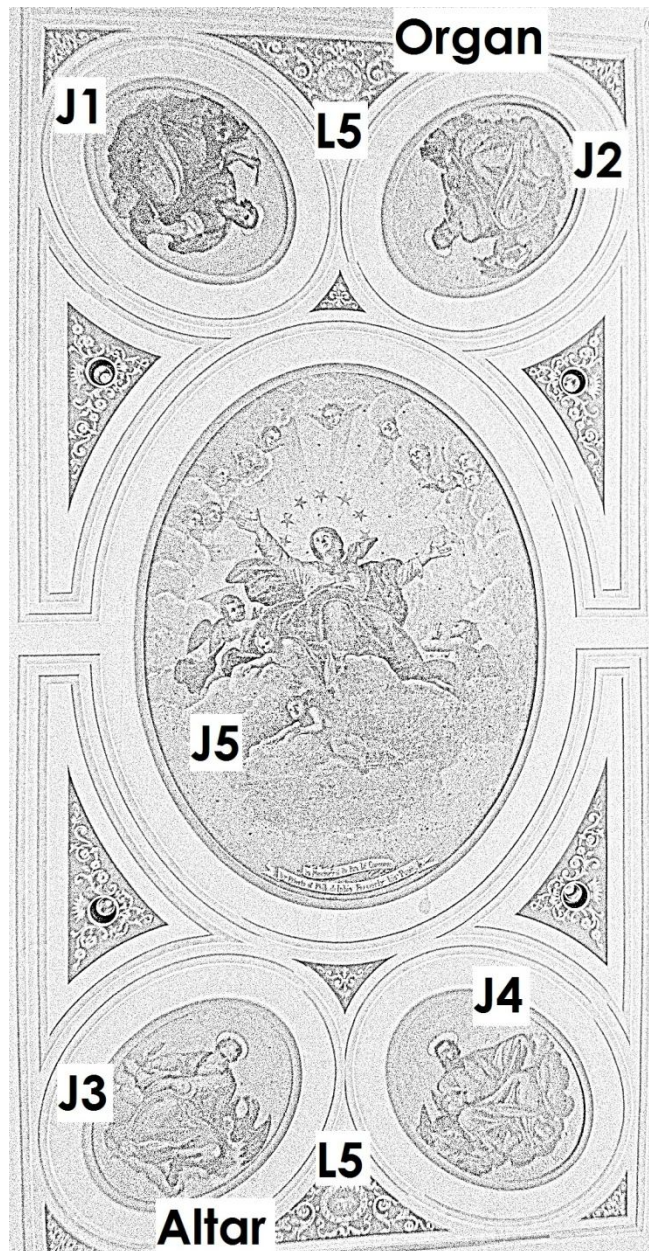

-
- D3 – Holy Orders
 - D4 – The Nativity of Jesus Christ
 - K1 – Station I, Jesus Is Condemned to Death
 - K2 – Station II, Jesus Accepts the Cross
 - A1 – The Annunciation
 - K3 – Station III, Jesus Falls the First Time
 - K4 – Station IV, Jesus Meets His Mother
 - A2 – The Visitation
 - K5 – Station V, Simon of Cyrene Helps Jesus Carry His Cross

H9 – Decorative stenciling

Consecration crosses between
H6/H5, H3/H2
(unlabeled)

Image 7: Ceiling (front of church at bottom)
(Right to left: Back, center, front)

J2 – St Matthew
L5 – Decorative Crown
J1 – St Mark