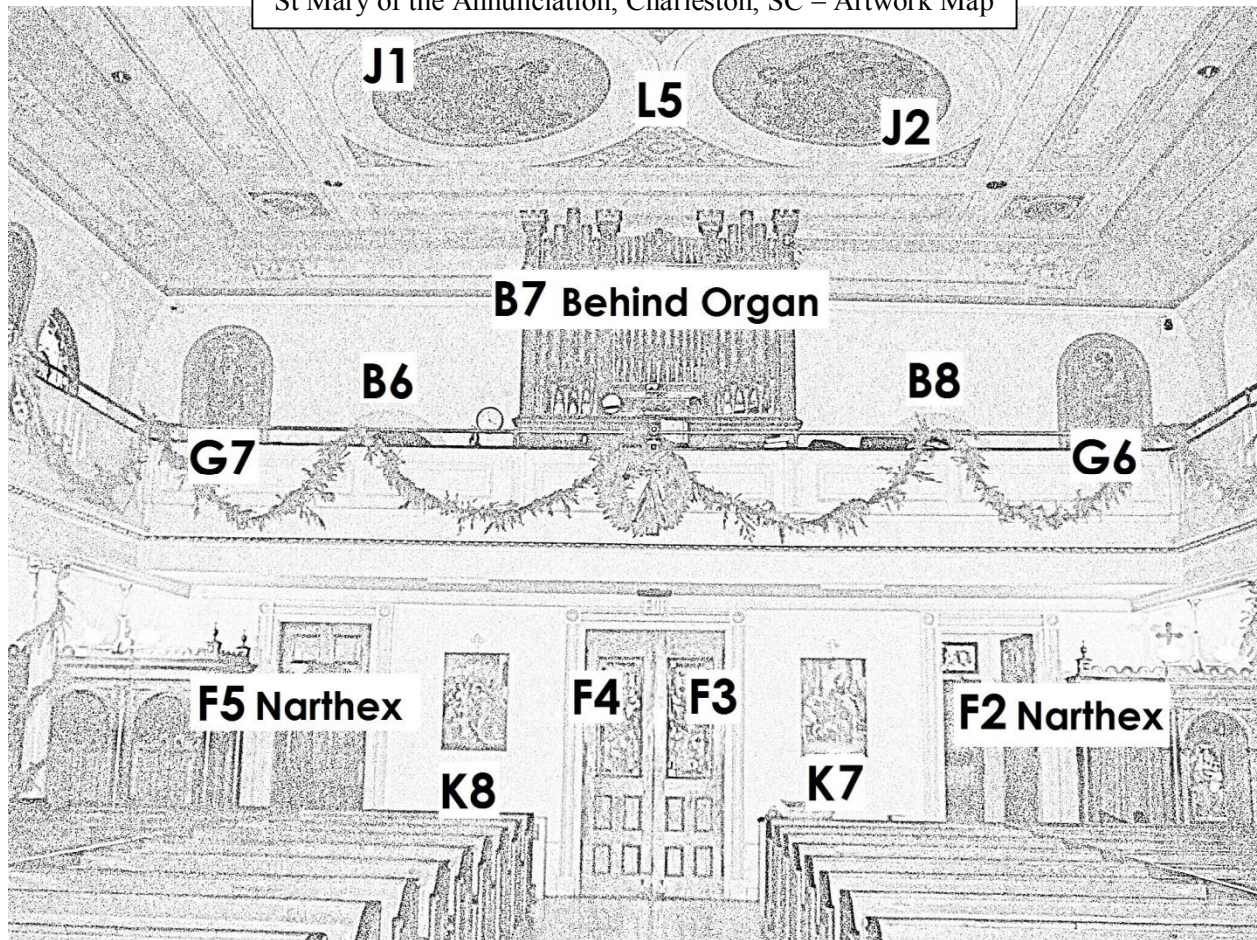

K4 – Station IV, Jesus Meets His Mother

A2 – The Visitation

K5 – Station V, Simon of Cyrene Helps Jesus Carry His Cross

K6 – Station VI, Veronica Wipes the Face of Jesus

A3 – The Nativity

Consecration crosses below
K1/K2, K3/K4, K5/K6
(unlabeled)

St Mary of the Annunciation, Charleston, SC – Artwork Map

Image 3: Rear wall of church
(Right to left: Ceiling, upper wall, lower wall)

J2 – St Matthew
L5 – Decorative Crown
J1 – St Mark

G6 – St Paul
B8 – Abstract 3
B7 – Abstract 2 (behind organ)
B6 – Abstract 1
G7 – St Peter

Consecration crosses above
Holy Water fonts
(unlabeled)

F1 – Abstract East, above balcony stair exterior door (not shown)
F2 – Angel, above narthex/portico exterior door
K7 – Station VII, Jesus Falls the Second Time
F3 – Angel, interior door
F4 – Angel, interior door
K8 – Station VIII, Jesus Meets the Women of Jerusalem
F5 – Angel, above narthex/portico exterior door
F6 – Abstract West, above balcony stair exterior door (not shown)